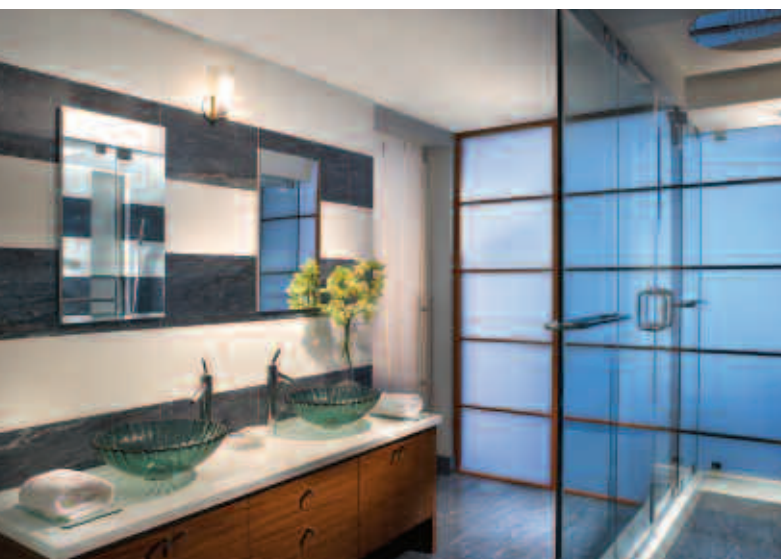

... continued

"I emulated the ocean by bringing in hues of blue, sea mist and teal," Corredor says. In the living area, bright artwork is enlivened by an understated wave motif set against a beige backdrop. From curvaceous lines on a pair of silk area rugs and grooves on the cocktail table to a subtle undulating texture on the imported Maya Romanoff wall covering, Corredor's scheme balances the straight, contemporary lines. "It's a modern apartment with a twist," the designer says.

Melding form and function with sophistication, the living area includes the dining area and kitchen separated by a column treated in frosted glass, a design element echoed throughout the space. "Glass diffuses and enriches rooms without blocking the eye," Corredor says.

... continued